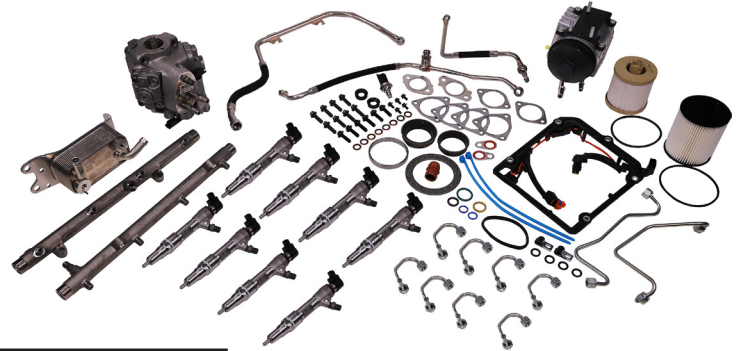

**Each kit contains:**

- Fuel Injectors
- High-Pressure Fuel Pump
- High-Pressure Fuel Lines
- Installation Gaskets
- Fuel Rails
- Fuel Filters

**AP64920**

Year Range	Model	Application Data	OEM Cross Reference
2008-2010	6.4L Power Stroke	F-250/350/450/550	DKT081064

For fitment verification please contact Technical Support with complete VIN number.

**Each kit contains:**

- Fuel Injectors
- CP4 Fuel Injection Pump
- Installation Gaskets
- High-Pressure Fuel Lines
- Fuel Rails
- Fuel Supply and Return Lines

**FORD**

**Each kit contains:**

- Fuel Injectors
- CP4 Fuel Injection Pump
- Installation Gaskets
- High-Pressure Fuel Lines
- Fuel Rails
- Fuel Supply and Return Lines

**AP57002**

Year Range	Model	Application Data	OEM Cross Reference
2017-2019	6.7L Power Stroke	F Series	HC3Z9B246B