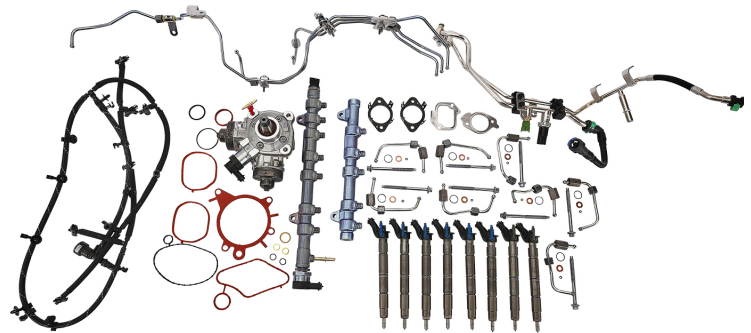

**Each kit contains:**

- Fuel Injectors
- High-Pressure Fuel Pump
- High-Pressure Fuel Lines
- Installation Gaskets
- Fuel Rails
- Fuel Filters

**AP64920**

Year Range	Model	Application Data	OEM Cross Reference
2008-2010	6.4L Power Stroke	F-250/350/450/550	DKT081064

For fitment verification please contact Technical Support with complete VIN number.

**Each kit contains:**

- Fuel Injectors
- CP4 Fuel Injection Pump
- Installation Gaskets
- High-Pressure Fuel Lines
- Fuel Rails
- Fuel Supply and Return Lines

**FORD**

**Each kit contains:**

- Fuel Injectors
- CP4 Fuel Injection Pump
- Installation Gaskets
- High-Pressure Fuel Lines
- Fuel Rails
- Fuel Supply and Return Lines

**AP57002**

Year Range	Model	Application Data	OEM Cross Reference
2017-2019	6.7L Power Stroke	F Series	HC3Z9B246B