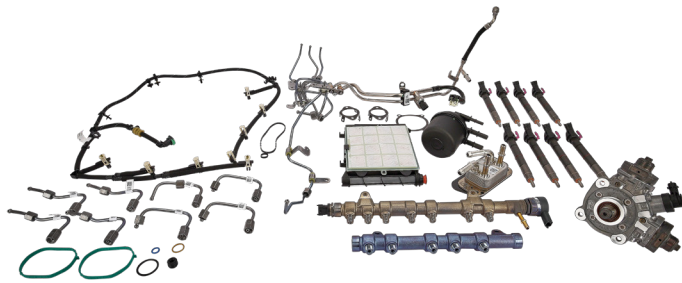

For fitment verification please contact Technical Support with complete VIN number.

**Each kit contains:**

- Fuel Injectors
- CP4 Fuel Injection Pump
- Installation Gaskets
- High-Pressure Fuel Lines
- Fuel Rails
- Fuel Supply and Return Lines

**FORD**

**Each kit contains:**

- Fuel Injectors
- CP4 Fuel Injection Pump
- Installation Gaskets
- High-Pressure Fuel Lines
- Fuel Rails
- Fuel Supply and Return Lines

**AP57002**

Year Range	Model	Application Data	OEM Cross Reference
2017-2019	6.7L Power Stroke	F Series	HC3Z9B246B

For fitment verification please contact Technical Support with complete VIN number.

**Each kit contains:**

- Fuel Injectors
- CP4 Fuel Injection Pump
- Installation Gaskets
- High-Pressure Fuel Lines
- Fuel Rails
- Fuel Supply and Return Lines
- Fuel Cooler
- Fuel Filters