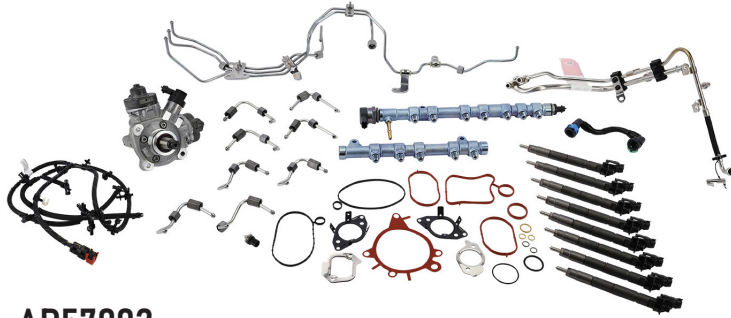

**Each kit contains:**

- Fuel Injectors
- High-Pressure Fuel Pump
- High-Pressure Fuel Lines
- Installation Gaskets
- Fuel Rails
- Fuel Filters

**AP64920**

Year Range	Model	Application Data	OEM Cross Reference
2008-2010	6.4L Power Stroke	F-250/350/450/550	DKT081064

For fitment verification please contact Technical Support with complete VIN number.

**Each kit contains:**

- Fuel Injectors
- CP4 Fuel Injection Pump
- Installation Gaskets
- High-Pressure Fuel Lines
- Fuel Rails
- Fuel Supply and Return Lines

**FORD**

**Each kit contains:**

- Fuel Injectors
- CP4 Fuel Injection Pump
- Installation Gaskets
- High-Pressure Fuel Lines
- Fuel Rails
- Fuel Supply and Return Lines

**AP57002**

Year Range	Model	Application Data	OEM Cross Reference
2017-2019	6.7L Power Stroke	F Series	HC3Z9B246B